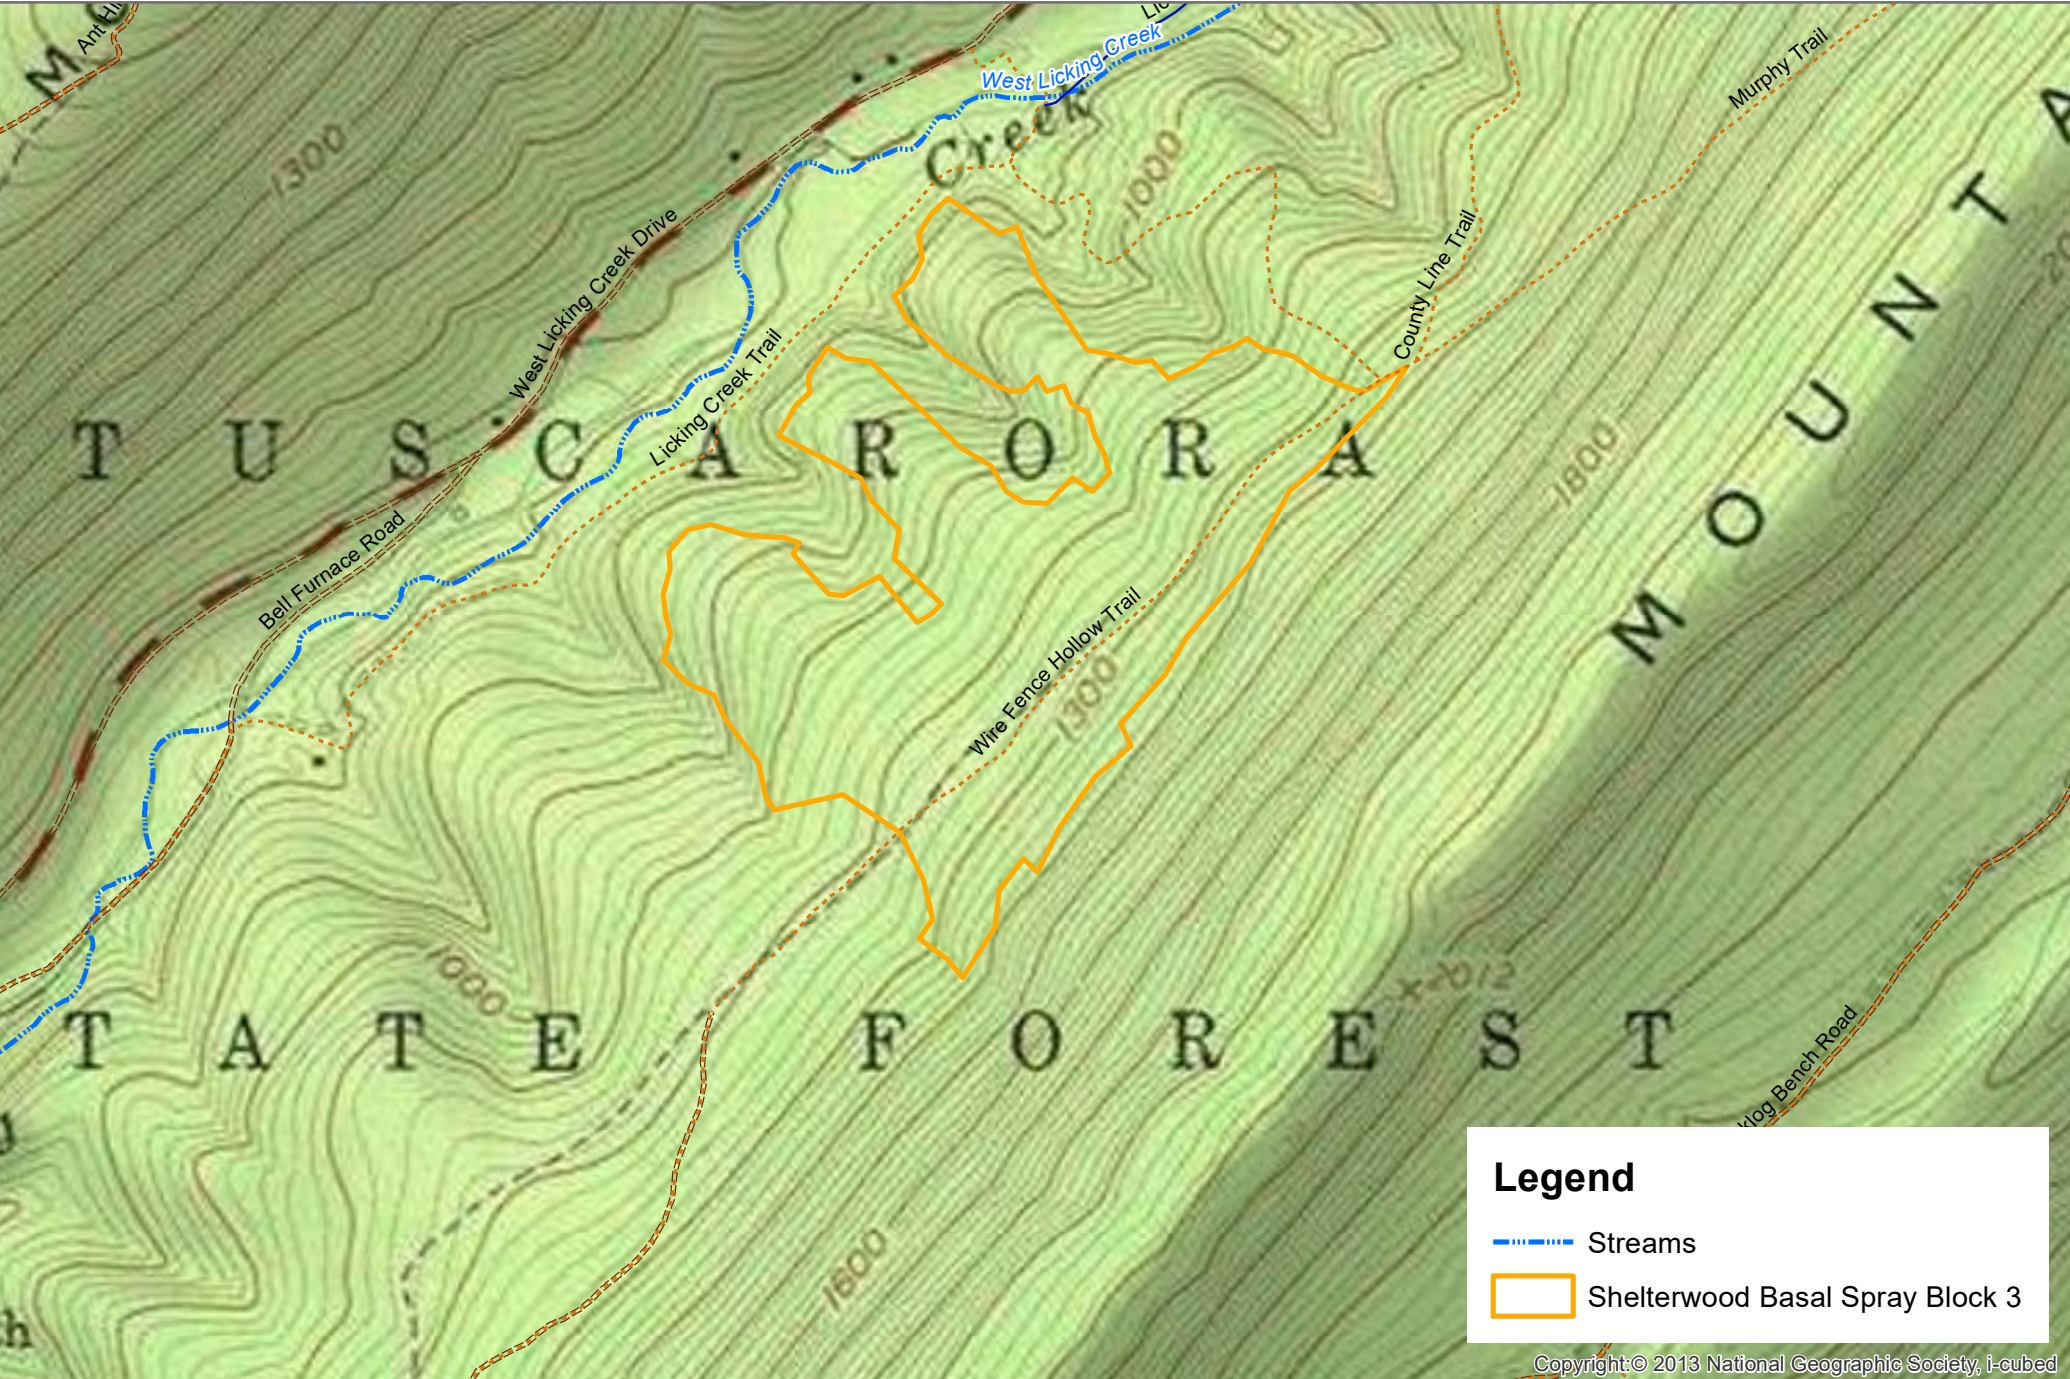

Map Date: October 15, 2018
Map Author: Andrew J. Baker

Legend

-  Streams
-  Shelterwood Basal Spray Block 3